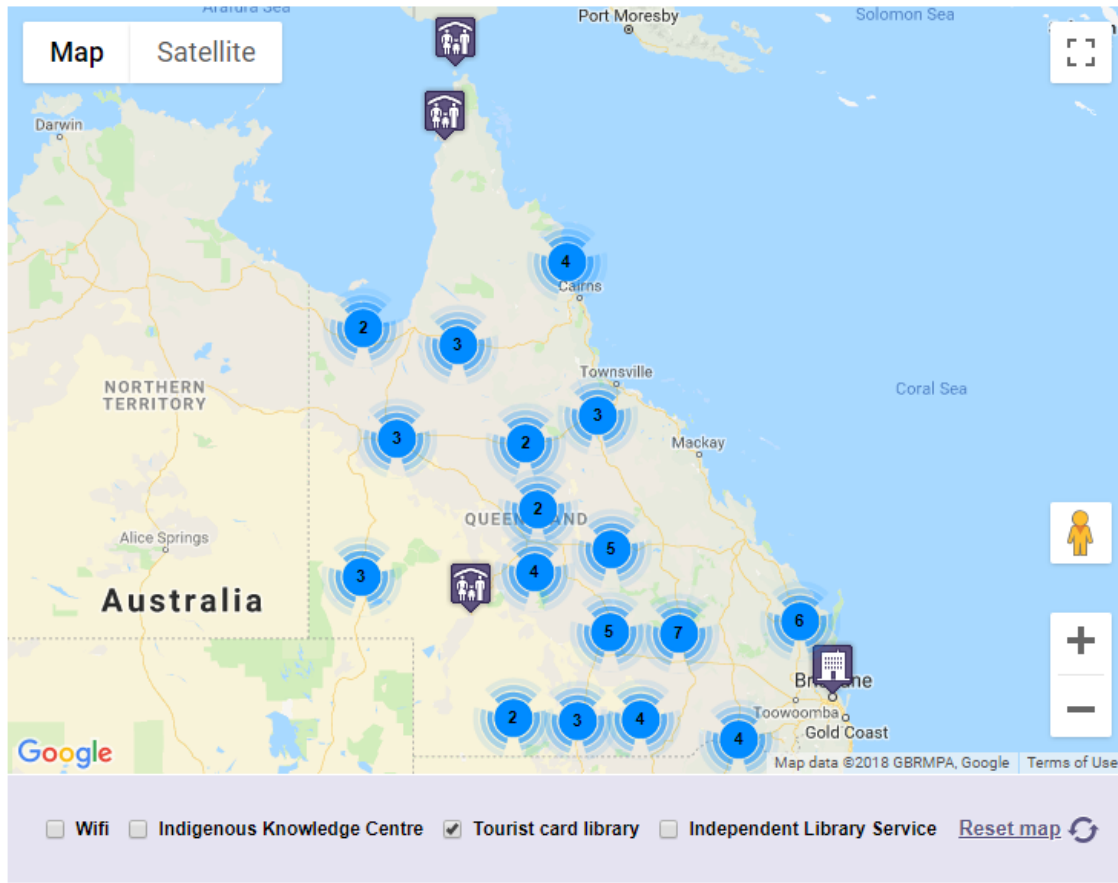

RURAL LIBRARIES QUEENSLAND

Find a branch near you: <http://www.slq.qld.gov.au/visit-us/find-a-public-library>. Opening hours vary so check online for details.

RLQ is your gateway to resources and services provided by local government and State Library of Queensland. With 66 locations to visit, Tourist Card membership is available to anyone travelling in rural Queensland.

Note: Not all libraries in Queensland are part of RLQ. With 66 locations we've got most areas covered but check for locations here.

Library Locations

Barcaldine, Alpha, Aramac, Jericho and Muttaborra (Barcaldine Region)

Georgetown (Etheridge Shire)

Goondiwindi, Inglewood and Texas (Goondiwindi Region)

Hughenden (Flinders Shire)

Ingham and Halifax (Hinchinbrook Shire)

Julia Creek and McKinlay (McKinlay Shire)

Jundah, Stonehenge and Windorah (Barcoo Shire)

St George, Bollon, Dirranbandi, Hebel, and Thallon (Balonne Shire)

Thargomindah (Bulloo Shire)

Thursday Island (Torres Shire)

Weipa (Weipa Town)

Winton (Winton Shire)