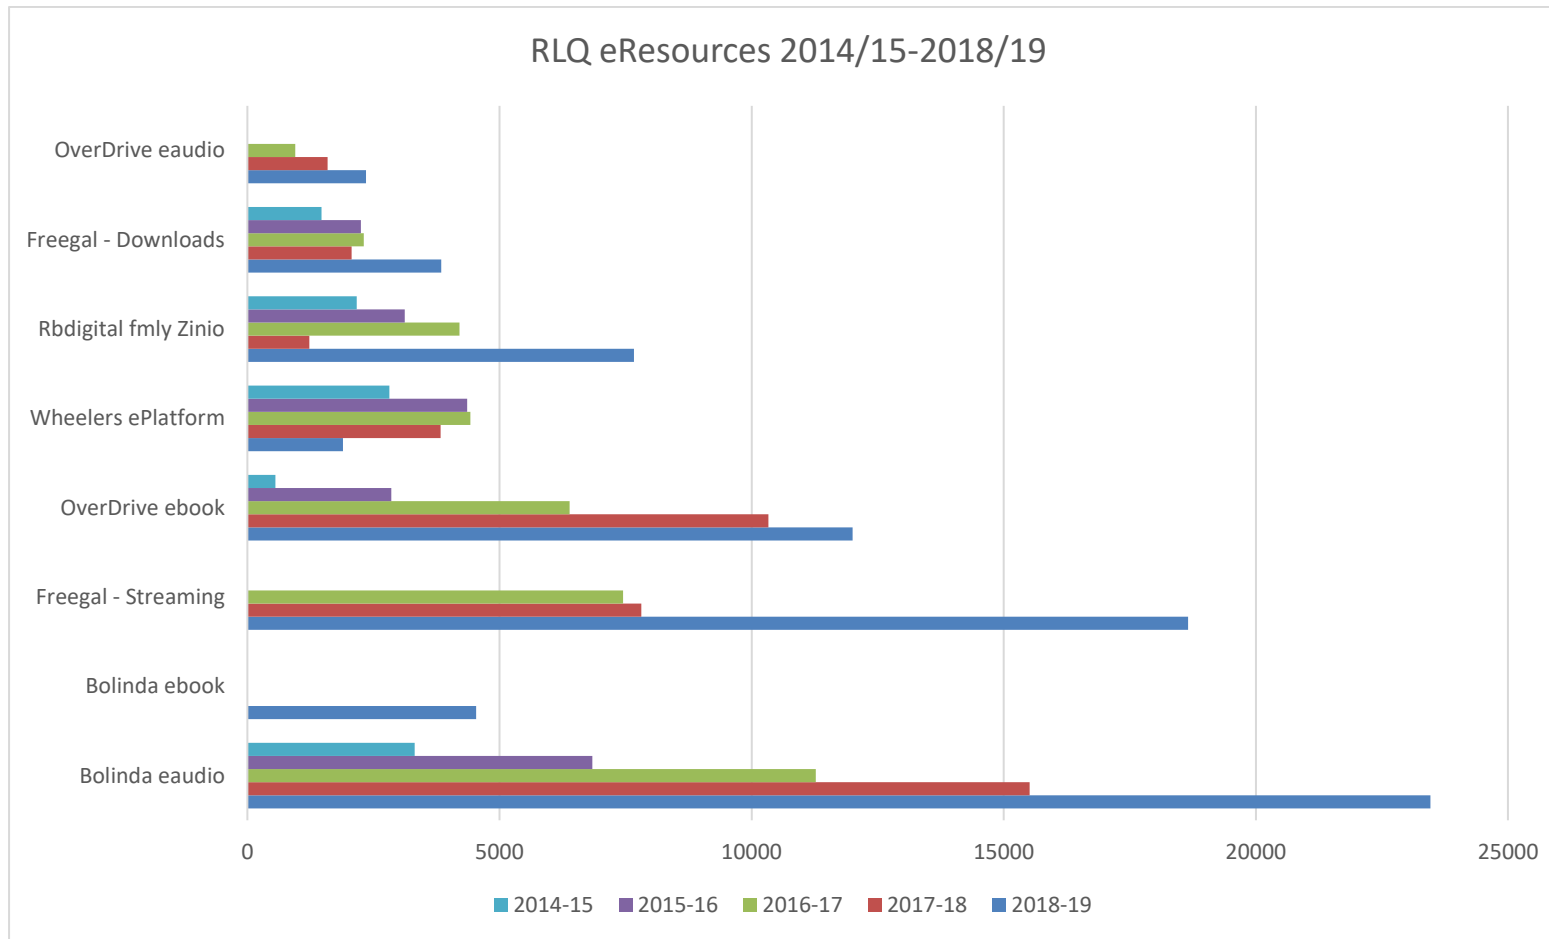

RLQ ERESOURCES 2014/15 – 2018/19

Total eresource usage – all RLQ libraries

Note: Rbdigital formerly Zinio emagazines; Wheelers ePlatform subscription ended December 2018; Bolinda ebook commenced July 2018