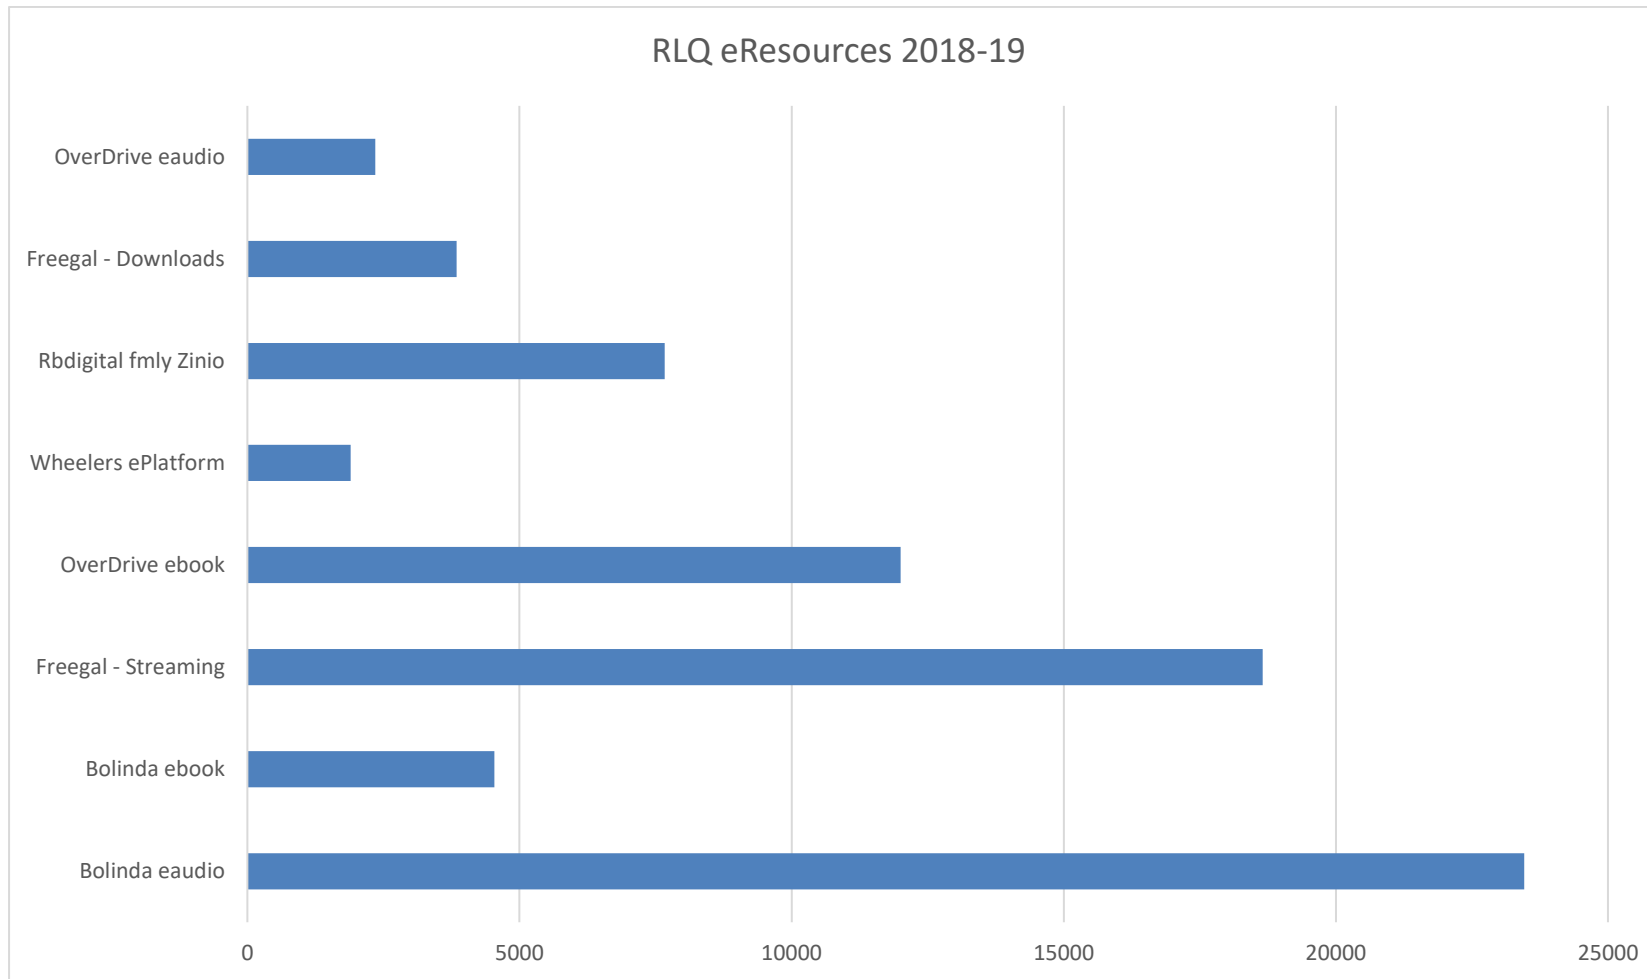

RLQ ERESOURCES 2018-19

Ebooks: Overdrive; Wheelers EPlatform, Bolinda. **Eaudiobooks:** Overdrive; Bolinda. **Music streaming & downloads:** Freegal

Emagazines: Rbdigital, formerly Zinio