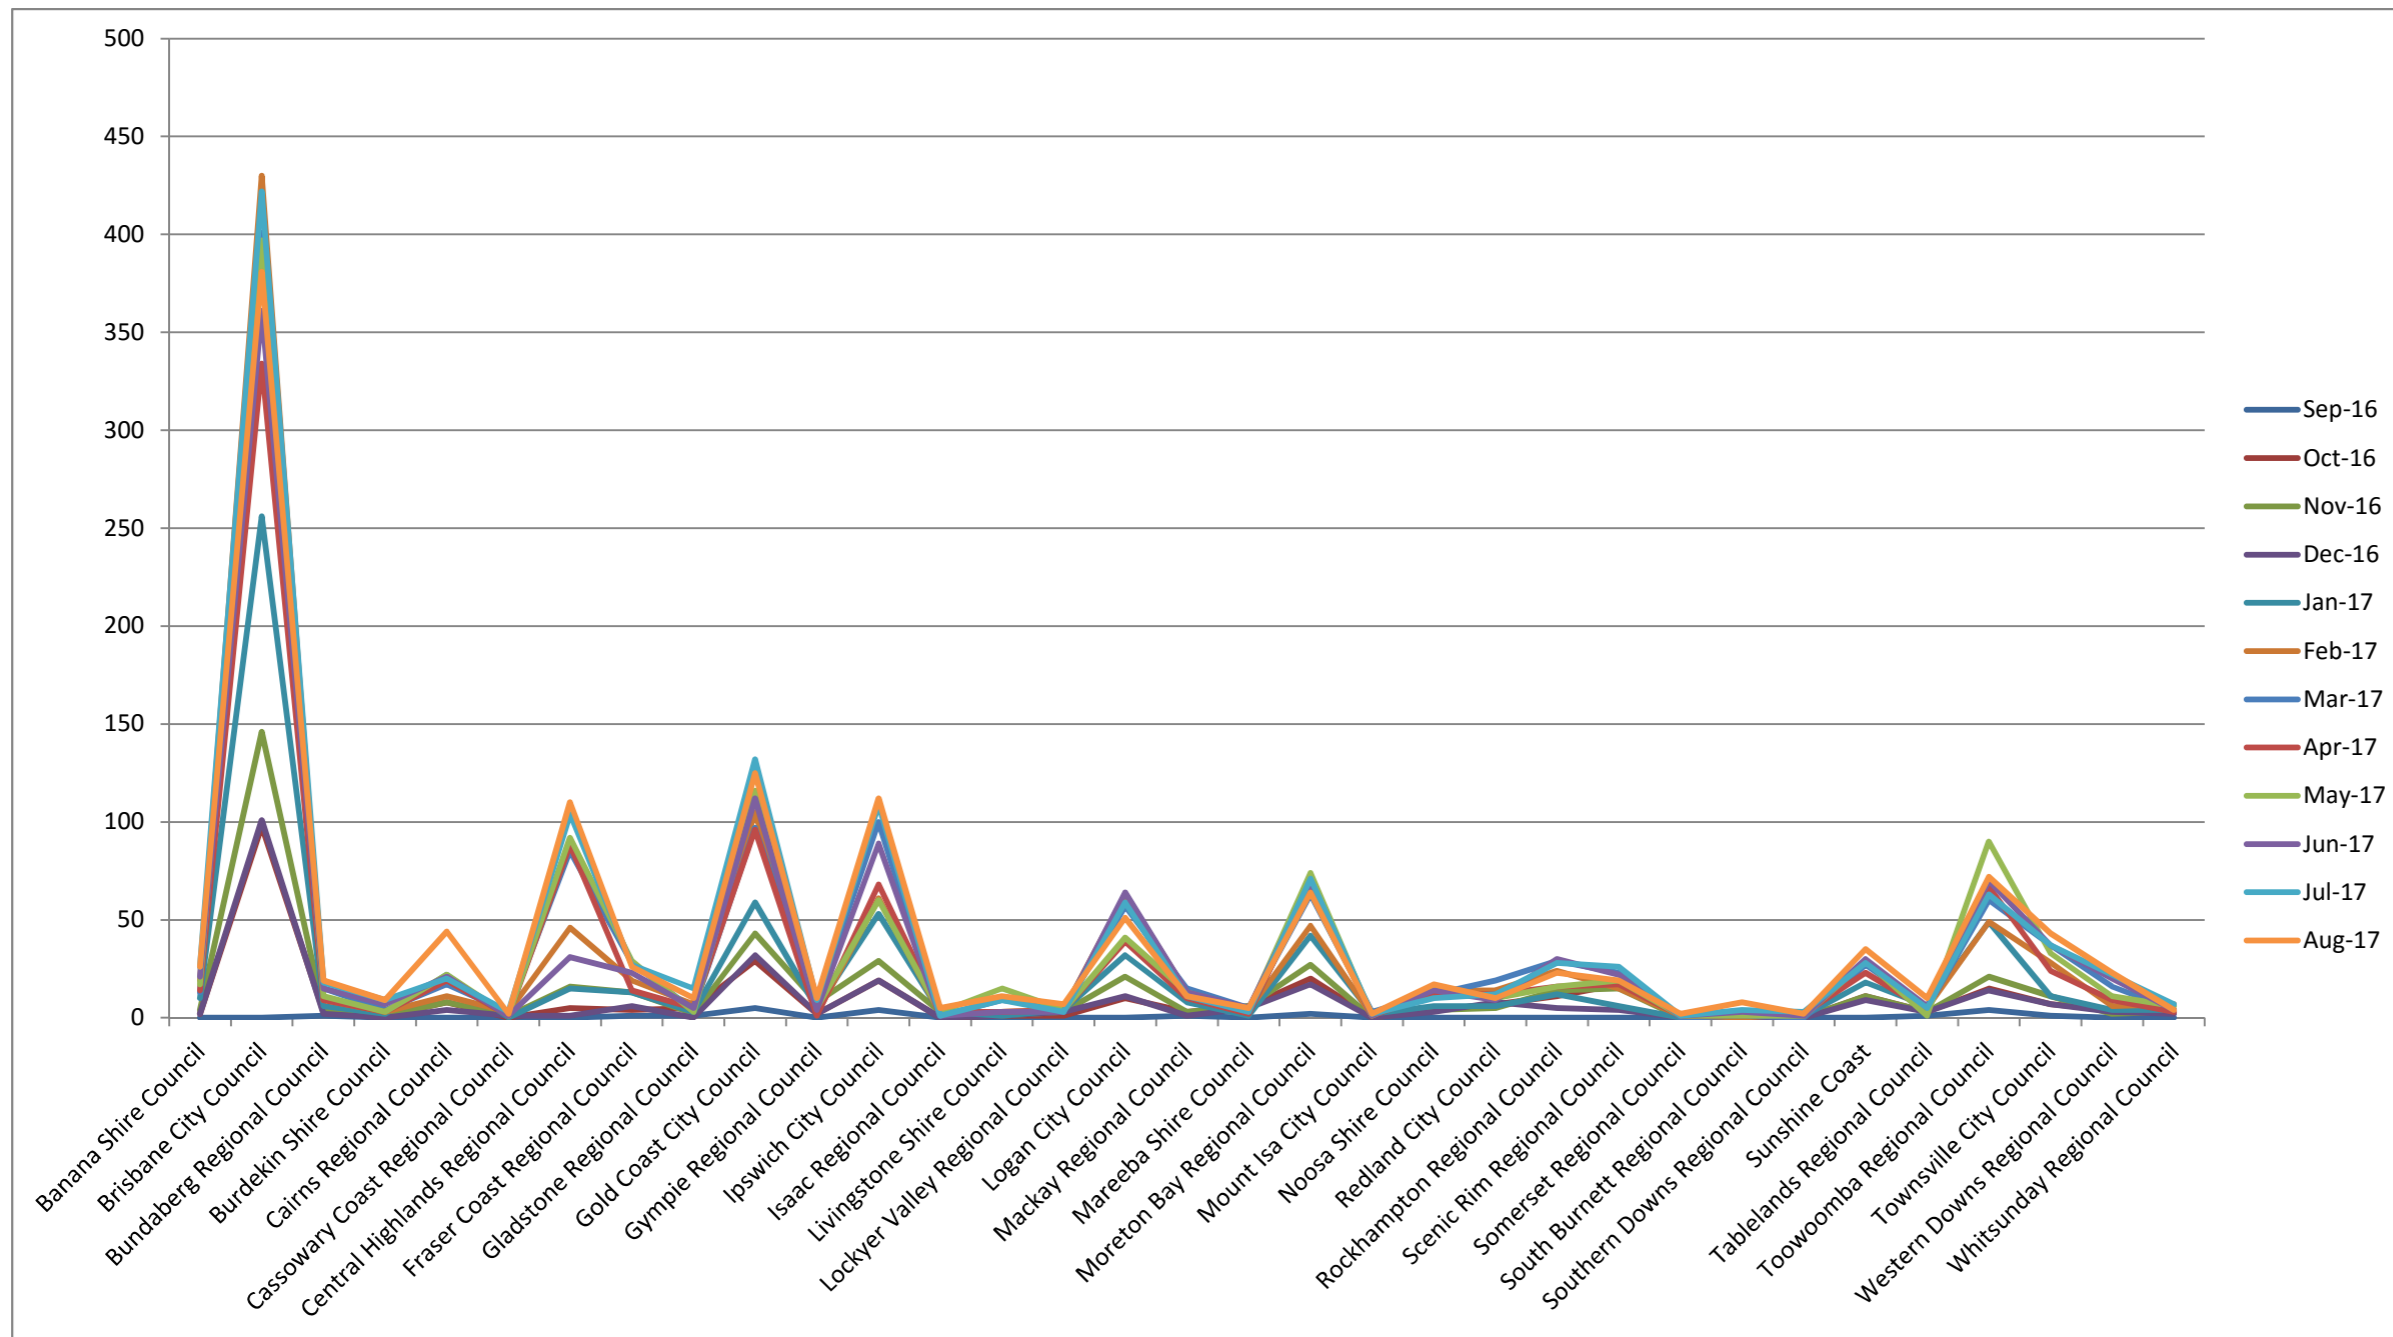

Lynda.com logins per Council	Sep-16	Oct-16	Nov-16	Dec-16	Jan-17	Feb-17	Mar-17	Apr-17	May-17	Jun-17	Jul-17	Aug-17
Banana Shire Council	0	2	4	2	10	19	13	14	17	21	26	26
Brisbane City Council	0	98	146	101	256	430	401	334	397	361	422	381
Bundaberg Regional Council	1	3	3	2	6	9	15	9	11	15	18	19
Burdekin Shire Council	0	1	1	0	2	3	4	3	3	7	9	9
Cairns Regional Council	0	8	8	4	22	11	17	19	22	21	20	44
Cassowary Coast Regional Council	0	0	1	1	0	3	3	1	1	1	3	2
Central Highlands Regional Council	0	5	16	1	15	46	85	88	92	31	104	110
Fraser Coast Regional Council	1	4	13	6	13	19	28	14	29	23	27	26
Gladstone Regional Council	1	5	2	0	3	7	4	5	3	5	15	10
Gold Coast City Council	5	29	43	32	59	105	97	96	116	112	132	125
Gympie Regional Council	0	2	8	2	5	2	8	1	5	4	9	10
Ipswich City Council	4	19	29	19	53	61	100	68	60	89	109	112
Isaac Regional Council	0	0	3	0	3	2	1	3	3	1	1	5
Livingstone Shire Council	0	1	1	1	1	3	9	3	15	3	9	11
Lockyer Valley Regional Council	0	1	3	3	4	4	5	4	4	3	3	7
Logan City Council	0	10	21	11	32	63	57	39	41	64	59	51
Mackay Regional Council	1	3	3	1	8	13	15	10	13	13	11	11
Mareeba Shire Council	0	6	6	5	1	4	5	2	4	5	3	5
Moreton Bay Regional Council	2	20	27	17	42	47	63	68	74	69	71	64
Mount Isa City Council	0	0	0	0	2	1	3	1	1	1	2	2
Noosa Shire Council	0	4	4	3	6	14	12	12	15	14	10	17
Redland City Council	0	7	5	8	6	14	19	12	10	9	12	10
Rockhampton Regional Council	0	11	14	5	12	24	29	16	16	30	28	23
Scenic Rim Regional Council	0	17	15	4	6	15	23	17	19	22	26	19
Somerset Regional Council	0	0	0	0	0	1	0	1	1	1	1	2
South Burnett Regional Council	0	0	0	0	1	0	1	1	1	3	4	8
Southern Downs Regional Council	0	0	0	0	1	2	0	2	1	1	3	2
Sunshine Coast	0	11	11	9	18	29	27	23	29	30	28	35
Tablelands Regional Council	1	3	3	3	6	5	5	4	1	6	5	10
Toowoomba Regional Council	4	15	21	14	49	49	60	67	90	70	63	72
Townsville City Council	1	7	11	7	11	28	37	24	33	37	37	43
Western Downs Regional Council	0	4	2	3	4	6	16	9	11	20	22	23
Whitsunday Regional Council	0	4	3	2	4	7	4	3	6	4	7	4
Council total	21	300	427	266	661	1046	1166	973	1144	1096	1299	1298
No Council identified	699	378	465	84	114	199	227	185	204	189	185	181
IKC	0	1	2	1	2	1	2	2	3	2	2	5
RLQ	0	5	14	1	10	22	15	15	9	12	18	20
State Library	27	216	364	231	554	880	971	888	931	937	1054	1081

Lynda.com logins per Council

Comments: Council identification became an option for customers when first logging in from September 2016 and was not available prior to that time.